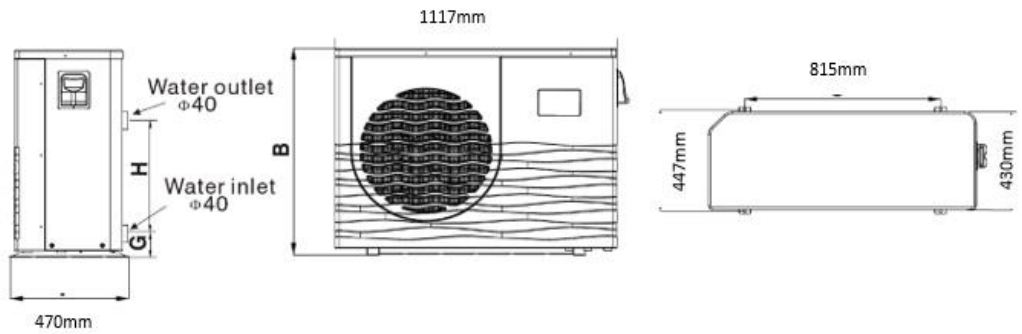

Specifications
> Oasis Ci13
> Oasis Ci17