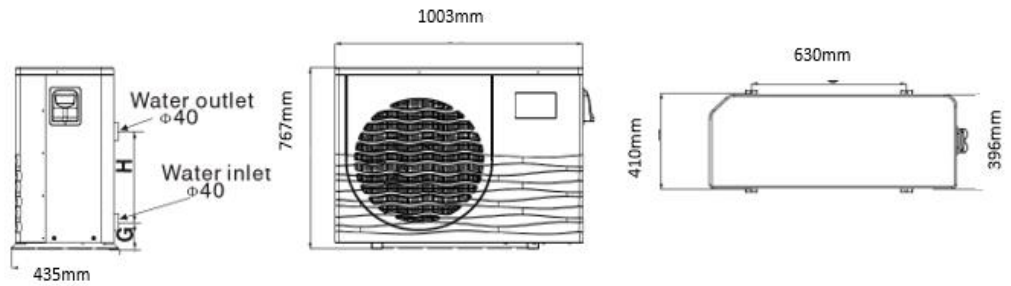

Ci Inverter Series

Heat Pump Specifications

Specifications
> Oasis Ci 10