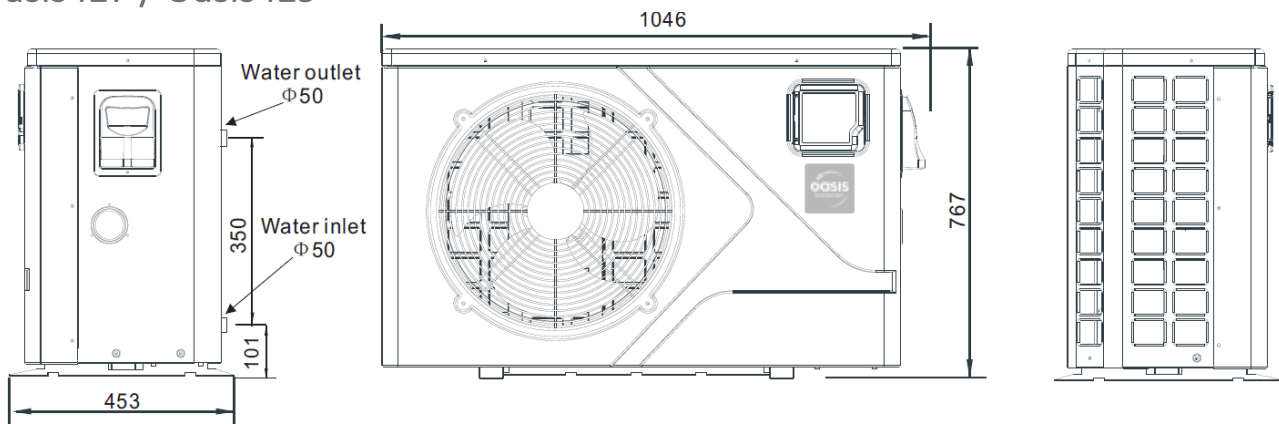

Queensland
Unit 4, 8 Reichert Dr
Molendinar QLD 4214
Phone: 07 5679 6821

South Australia
Sahara Pools & Solar
Phone: 0412 204 306

I Series

Heat Pump Specifications

Inverter Series Specifications

Model		Oasis I9	Oasis I12	Oasis I17	Oasis I19	Oasis I24	Oasis I28 T
Performance Condition: Air 27°C / Water 26°C							
Heating Capacity	kW	2.2 ~ 9	2.9 ~ 12	3.8 ~ 17	4.6 ~ 19.5	5.7 ~ 24.2	6.7 ~ 28.3
Running Current	A	0.8 ~ 7	1.1 ~ 9.4	1.5 ~ 13.3	1.8 ~ 17.2	2.2 ~ 20.9	1.1 ~ 9.3
Performance Condition: Air 19°C / Water 26°C							
Heating Capacity	Kw	2.0 ~ 8.6	2.47 ~ 10.6	3.2 ~ 13.6	4.2 ~ 16.9	5.1 ~ 21.9	5.3 ~ 25.4
Running Current	A	1.2 ~ 7	1.5 ~ 9.2	2.2 ~ 12.8	2.6 ~ 16.8	3.3 ~ 18	1.8 ~ 9.3
Heating Power Input	kW	0.16 – 1.3	0.21–2.12	0.37–3.94	0.3–3.02	0.46–4.8	0.54–5.57
Cooling Capacity	kW	3.7	4.5	5.1	6.1	9.0	12.0
Cooling Power Input	kW	1.5	1.9	2.0	2.2	4.5	5.2
Running Current	A	1.1 ~ 7.2	1.5 ~ 9.2	2.2 ~ 12.8	2.6 ~ 16.8	3.3 ~ 18	1.8 ~ 9.3
Power Supply	V/Ph/Hz	10 AMP Plug	10 AMP Plug	240/1/50	240/1/50	240/1/50	400V/3/50
Compressor Quantity		1	1	1	1	1	1
Compressor		Rotary	Rotary	Rotary	Rotary	Rotary	Rotary
Fan Quantity		1	1	1	1	2	2
Fan Power Input	W	100	100	100	120	120	200
Fan Rotate Speed	RPM	400 – 800	400 – 800	500 – 750	500 – 900	400 - 850	400 - 850
Fan Direction		Horizontal	Horizontal	Horizontal	Horizontal	Horizontal	Horizontal
Noise 1m	dB(A)	40 – 50	42 – 52	44 – 53	45 – 56	48 – 58	48 – 58
Silence Mode 1m	dB(A)	40	42	44	45	48	48
Water Connection	Mm	40	50	50	50	50	50
Water Flow Volume	l/m	53	70	88	110	166	166
Water Pressure Drop (max)	kPa	4	4.5	5	6	15	15
Unit Shipping Dimensions (L/W/H)	Mm	1040 X 435 X 615	1040 X 435 X 615	1120 x 510 x 880	1120 x 510 x 880	1120 x 495 x 1300	1120 x 495 x 1300
Net / Shipping Weight	kg	45 / 54	46 / 58	55 / 69	77 / 95	114 / 132	120 / 137

I Series

Heat Pump Dimensions

Oasis I9 / Oasis I12

Oasis I17 / Oasis I19

Oasis I24 / I28T