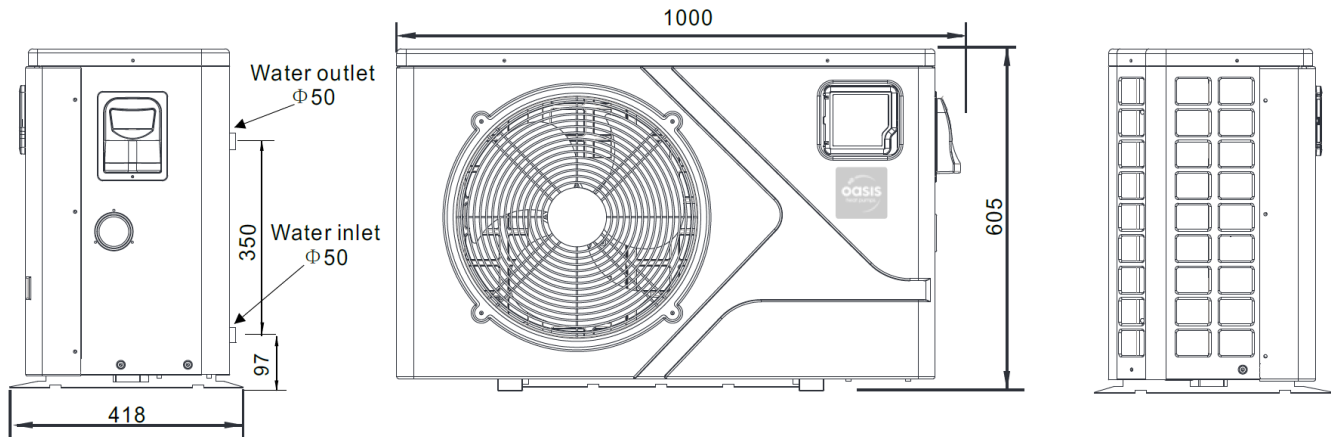

Queensland
Unit 4, 8 Reichert Dr
Molendinar QLD 4214
Phone: 07 5679 6821

South Australia
Sahara Pools & Solar
Phone: 0412 204 306

I Series

Heat Pump Specifications

Inverter Series Specifications

Model		Oasis I9	Oasis I12	Oasis I17	Oasis I19	Oasis I24	Oasis I28 T
Performance Condition: Air 27°C / Water 26°C							
Heating Capacity	kW	2.2 ~ 9	2.9 ~ 12	3.8 ~ 17	4.6 ~ 19.5	5.7 ~ 24.2	6.7 ~ 28.3
Running Current	A	0.8 ~ 7	1.1 ~ 9.4	1.5 ~ 13.3	1.8 ~ 17.2	2.2 ~ 20.9	1.1 ~ 9.3
Performance Condition: Air 19°C / Water 26°C							
Heating Capacity	Kw	2.0 ~ 8.6	2.47 ~ 10.6	3.2 ~ 13.6	4.2 ~ 16.9	5.1 ~ 21.9	5.3 ~ 25.4
Running Current	A	1.2 ~ 7	1.5 ~ 9.2	2.2 ~ 12.8	2.6 ~ 16.8	3.3 ~ 18	1.8 ~ 9.3
Heating Power Input	kW	0.16 – 1.3	0.21–2.12	0.37–3.94	0.3–3.02	0.46–4.8	0.54–5.57
Cooling Capacity	kW	3.7	4.5	5.1	6.1	9.0	12.0
Cooling Power Input	kW	1.5	1.9	2.0	2.2	4.5	5.2
Running Current	A	1.1 ~ 7.2	1.5 ~ 9.2	2.2 ~ 12.8	2.6 ~ 16.8	3.3 ~ 18	1.8 ~ 9.3
Power Supply	V/Ph/Hz	10 AMP Plug	10 AMP Plug	240/1/50	240/1/50	240/1/50	400V/3/50
Compressor Quantity		1	1	1	1	1	1
Compressor		Rotary	Rotary	Rotary	Rotary	Rotary	Rotary
Fan Quantity		1	1	1	1	2	2
Fan Power Input	W	100	100	100	120	120	200
Fan Rotate Speed	RPM	400 – 800	400 – 800	500 – 750	500 – 900	400 - 850	400 - 850
Fan Direction		Horizontal	Horizontal	Horizontal	Horizontal	Horizontal	Horizontal
Noise 1m	dB(A)	40 – 50	42 – 52	44 – 53	45 – 56	48 – 58	48 – 58
Silence Mode 1m	dB(A)	40	42	44	45	48	48
Water Connection	Mm	40	50	50	50	50	50
Water Flow Volume	l/m	53	70	88	110	166	166
Water Pressure Drop (max)	kPa	4	4.5	5	6	15	15
Unit Shipping Dimensions (L/W/H)	Mm	1040 X 435 X 615	1040 X 435 X 615	1120 x 510 x 880	1120 x 510 x 880	1120 x 495 x 1300	1120 x 495 x 1300
Net / Shipping Weight	kg	45 / 54	46 / 58	55 / 69	77 / 95	114 / 132	120 / 137

I Series

Heat Pump Dimensions

Oasis I9 / Oasis I12

Oasis I17 / Oasis I19

Oasis I24 / I28T